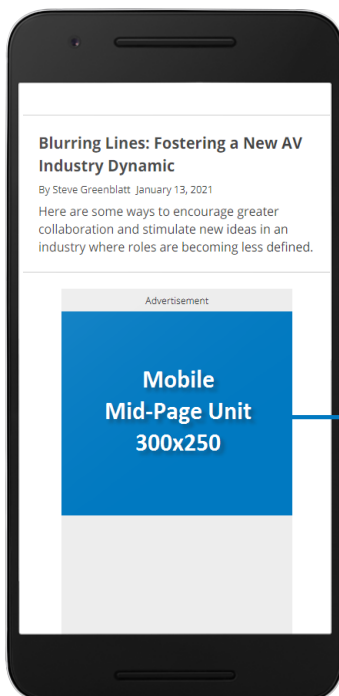

AD MATERIALS ARE DUE 3 FULL BUSINESS DAYS PRIOR TO THE SEND DATE.

Mobile Leaderboard

- **Pixel Size:** 320 x 50; 50k maximum
- **Ad File Formats:** GIF, JPEG, PNG and Third Party
- **Can be served to Mobile?** Yes
- **Can be served to Tablet?** No